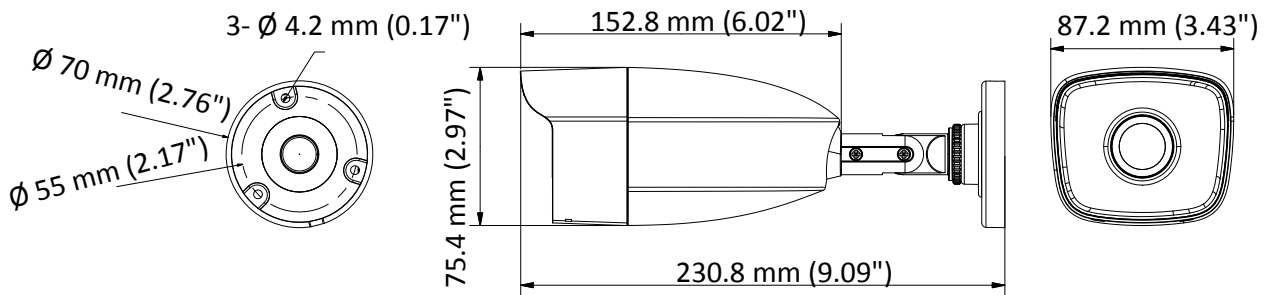

Order Model

THC-B230

Dimension

Accessories

DS-1280ZJ-XS
Junction Box

DS-1H18
Video Balun